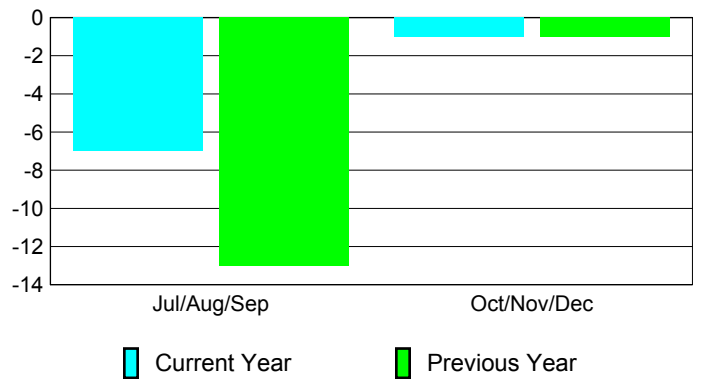

Comparison of Membership Gain/Loss

Current Year Compared to the Previous Year